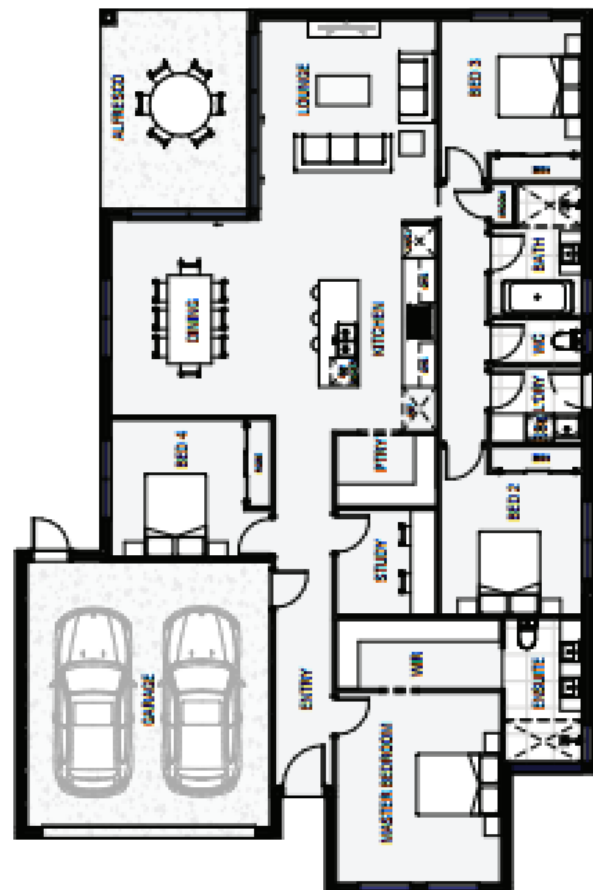

OKLAHOMA 24 SQ.

**\$597,000**

**Inclusions :**

- Site Cost Allowances
- Private Interior Design Consultation
- Design Customization
- Full product and colour selection schedule
- Kleenmaid 600mm Appliances inc dishwasher
- 20mm Stone Benchtops
- 2540mm ceiling height ground & 2440 to first floor
- Tiled shower to ensuite and bathrooms
- Gas ducted heating throughout
- LED Downlights
- Double sectional garage with remotes
- Coloured Concrete Driveway
- Corner Façade Treatment
- Façade Upgrade

*Lot 909– Ramlegh Estate*

Land Size: 402m<sup>2</sup> (22.03 x 26.64 Sqm) Cnr

**For More Information  
Call Florida on 0433 433 293**